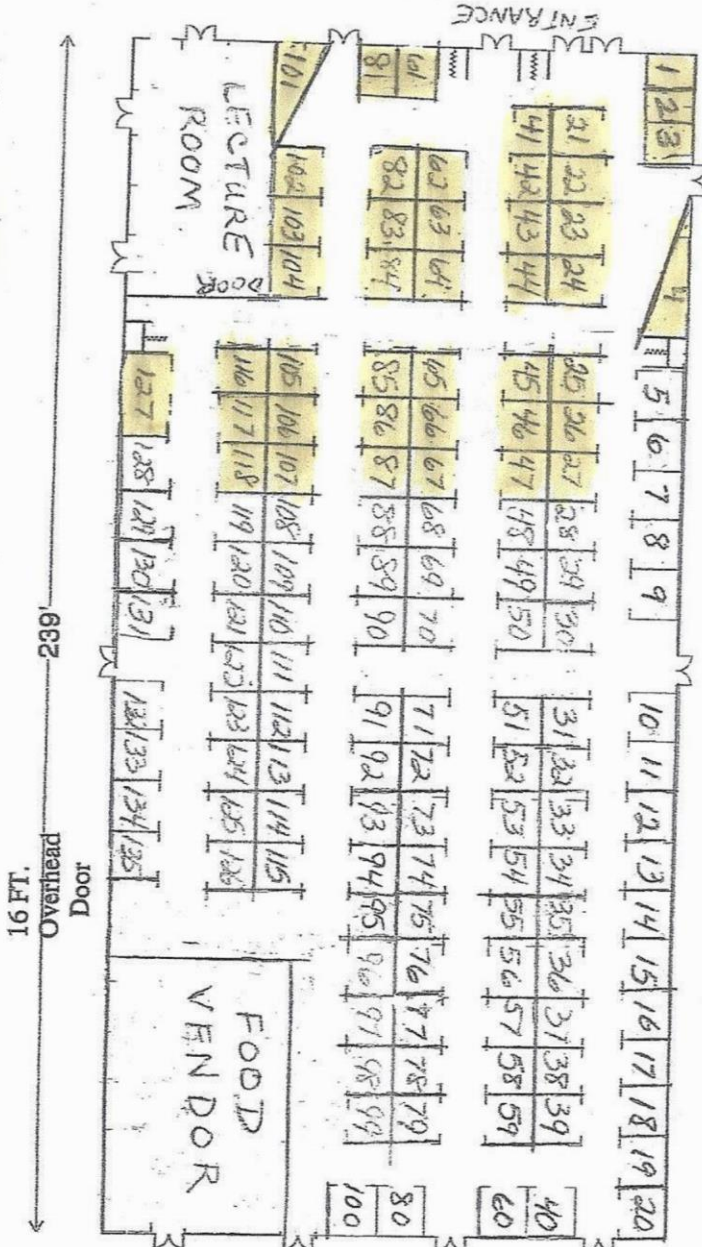

EDUCATIONAL  
DISPLAYS

LOBBY

York Expo Center - Memorial Hall East

Premium Booths  
are marked in yellow